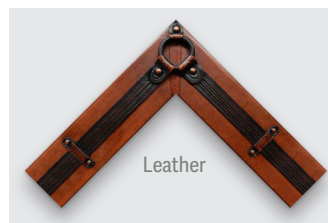

We can enhance your experience by creating any frame from our Signature Series to our Bespoke Series. Sleek Metal or Elegant Gilded Gold or Prefinished styles, we can work with you to find the perfect frame so your art tv perfectly blends in with your decor with or without a mirror.

Before: Plastic Samsung Frame

After: Custom Reflectel Frame

Gilded

Metal

Leather

Signature

More frame options can be found on [www.reflectel.com](http://www.reflectel.com)