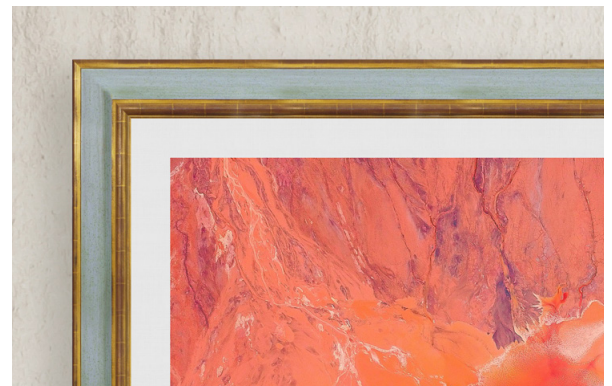

# FRAMING SAMSUNG THE FRAME

Complete Customization

Reflectel's decades of experience in the design field position them head and shoulders above the rest to create the most aesthetically pleasing TV concealment solutions for Samsung's exciting product aptly called **The Frame!**

We can enhance your experience by creating any frame from our Signature Series to our Bespoke Series. Sleek Metal or Elegant Gilded Gold or Prefinished styles, we can work with you to find the perfect frame so your art tv perfectly blends in with your decor with or without a mirror.

Before: Plastic Samsung Frame

After: Custom Reflectel Frame

Gilded

Metal

Leather

Signature

More frame options can be found on [www.reflectel.com](http://www.reflectel.com)